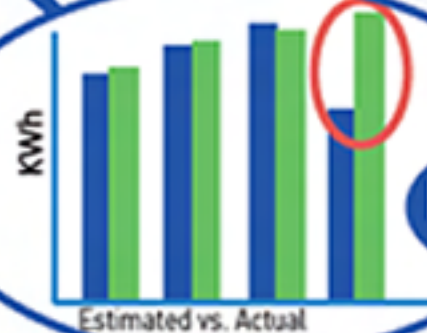

WWW

Estimation