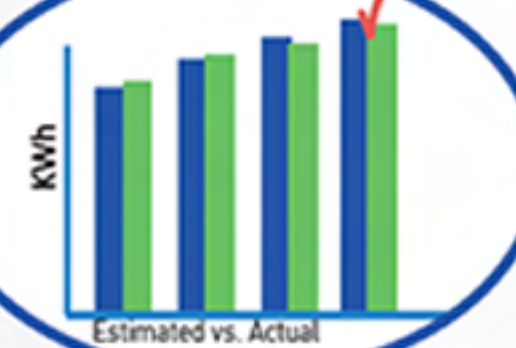

Alerting

Fix & Confirmation